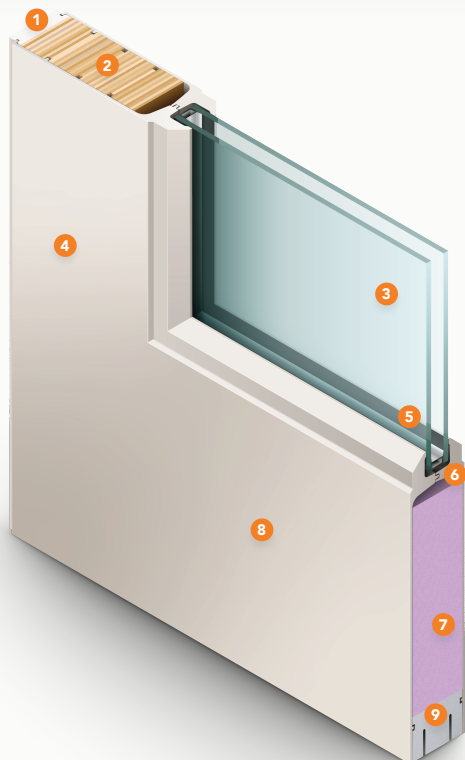

## AVAILABLE WIDTHS

2'0" • 2'6" • 2'8" • 3'0"

DR51DL

DRF1DL

DR51D80L

DRF1D80L

The Nova Series is a must-have option to brighten up your home. It features glass that is directly glazed into the door to create a unified interior and exterior look. This design creates a seamless blend between the glass and door, welcoming beautiful scenic views and natural light into any home. The 45 comes in a craftsman profile and is available in Smooth and Fir Grain.

## FEATURES & BENEFITS

- 1 COMPOSITE STILE CAP
- 2 FULL LENGTH LVL (*Hinge & Strike side, for extra rigidity*)
- 3 INSULATED 3/4" GLASS (*LoE 272*)
- 4 COMPRESSION MOLDED FIBERGLASS SKIN
- 5 LEAK PROTECTION GLAZING TAPE
- 6 INTEGRALLY MOLDED GLASS STOP
- 7 HIGH INSULATION RIGID FOAM
- 8 ADA COMPLIANT BOTTOM RAIL
- 9 COMPOSITE BOTTOM RAIL