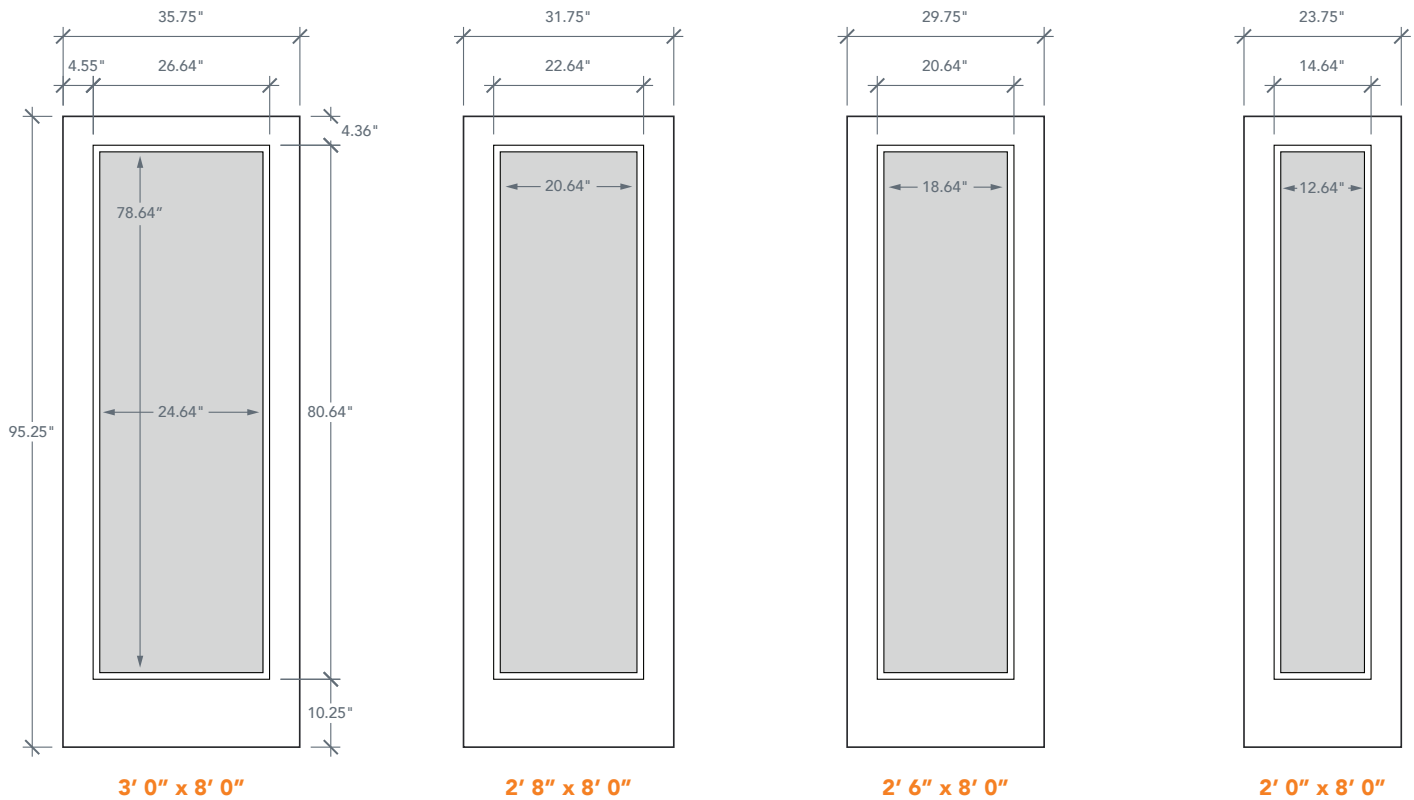

## AVAILABLE WIDTHS

2'0" • 2'6" • 2'8" • 3'0"

DR51DL

DRF1DL

DR51D80L

DRF1D80L

The Nova Series is a must-have option to brighten up your home. It features glass that is directly glazed into the door to create a unified interior and exterior look. This design creates a seamless blend between the glass and door, welcoming beautiful scenic views and natural light into any home. The 45 comes in a craftsman profile and is available in Smooth and Fir Grain.

**6'8" NOVA SERIES - DRS1DL/DRF1DL**

**8'0" NOVA SERIES - DRS1D80L/DRF1D80L**

**NOVA 45**

**DIRECT GLAZED**

LowE 272 • Impact LowE 366

**AVAILABLE WIDTHS**

2'0" • 2'6" • 2'8" • 3'0"

© 2022 Plastpro Inc. All Rights Reserved