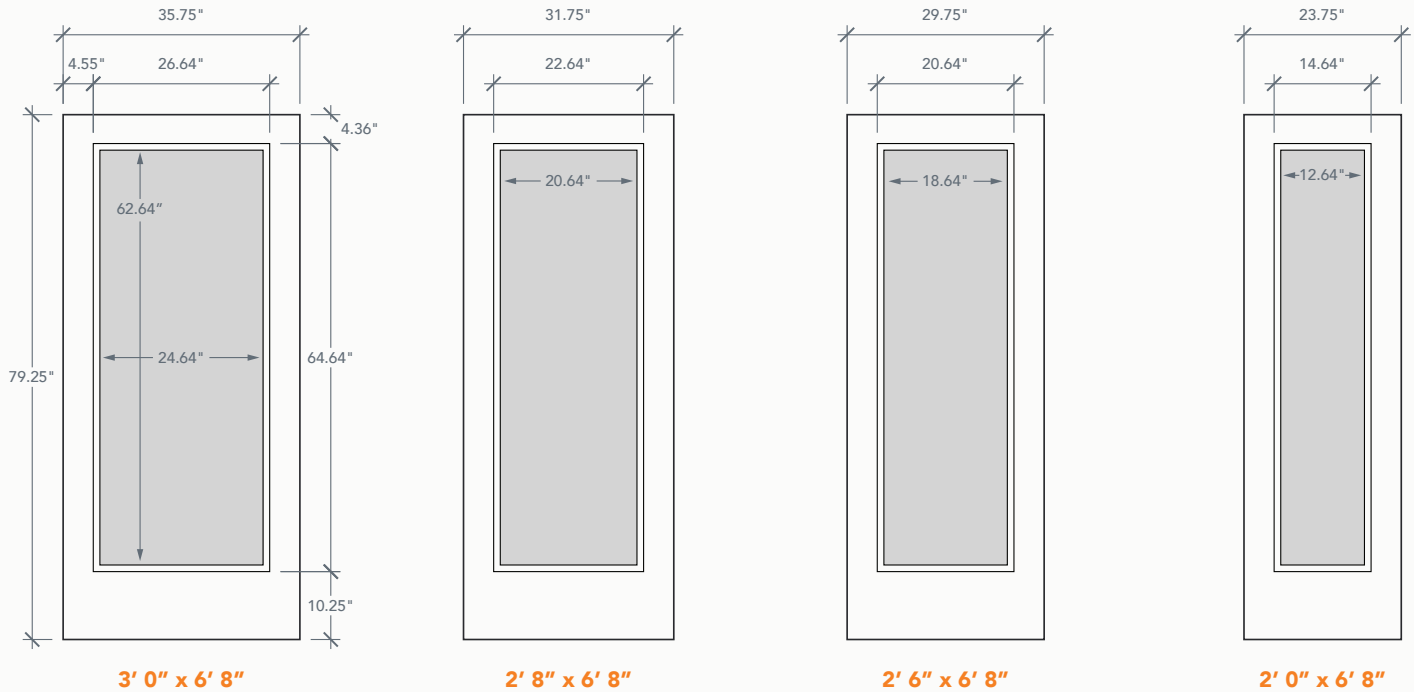

## AVAILABLE WIDTHS

2'0" • 2'6" • 2'8" • 3'0"

DR51DL

DRF1DL

DR51D80L

DRF1D80L

The Nova Series is a must-have option to brighten up your home. It features glass that is directly glazed into the door to create a unified interior and exterior look. This design creates a seamless blend between the glass and door, welcoming beautiful scenic views and natural light into any home. The 45 comes in a craftsman profile and is available in Smooth and Fir Grain.

**6'8" NOVA SERIES - DRS1DL/DRF1DL**

**8'0" NOVA SERIES - DRS1D80L/DRF1D80L**

**NOVA 45**

**DIRECT GLAZED**

LowE 272 • Impact LowE 366

**AVAILABLE WIDTHS**

2'0" • 2'6" • 2'8" • 3'0"

© 2022 Plastpro Inc. All Rights Reserved