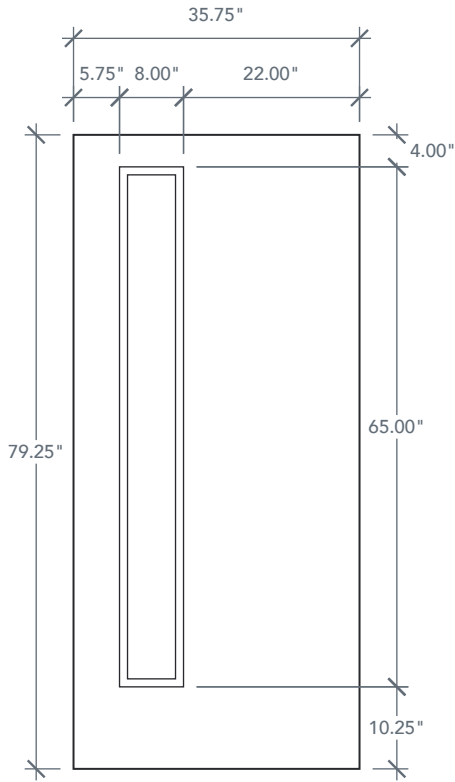

# 6'8" DMS1L BIENVENUE DOOR

SMOOTH SKIN FLUSH GLAZED LEFT LITE

MODERN SERIES  
2024 PLASTPRO SPECBOOK PAGE: 15

## AVAILABLE SIZING

ARTWORK SCALE: 1/2"=1'

**3' 0" x 6' 8"**

NOTE: BY REQUEST, DOOR HEIGHT COMES IN VARYING DIMENSIONS TO A MINIMUM OF 79". EXCESS WILL BE TAKEN FROM BOTTOM RAIL. ALL OTHER DIMENSIONS WILL REMAIN THE SAME.

## GLASS & DAYLIGHT OPENING

A = DISTANCE FROM TOP OF DOOR TO TOP OF OPENING