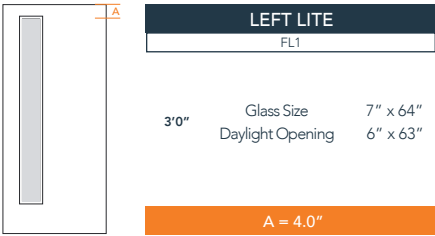

# 6'8" DMS1L BIENVENUE DOOR

SMOOTH SKIN FLUSH GLAZED LEFT LITE

MODERN SERIES  
2024 PLASTPRO SPECBOOK PAGE: 15

## AVAILABLE SIZING

ARTWORK SCALE: 1/2"=1'

**3' 0" x 6' 8"**

NOTE: BY REQUEST, DOOR HEIGHT COMES IN VARYING DIMENSIONS TO A MINIMUM OF 79". EXCESS WILL BE TAKEN FROM BOTTOM RAIL. ALL OTHER DIMENSIONS WILL REMAIN THE SAME.

## GLASS & DAYLIGHT OPENING

A = DISTANCE FROM TOP OF DOOR TO TOP OF OPENING