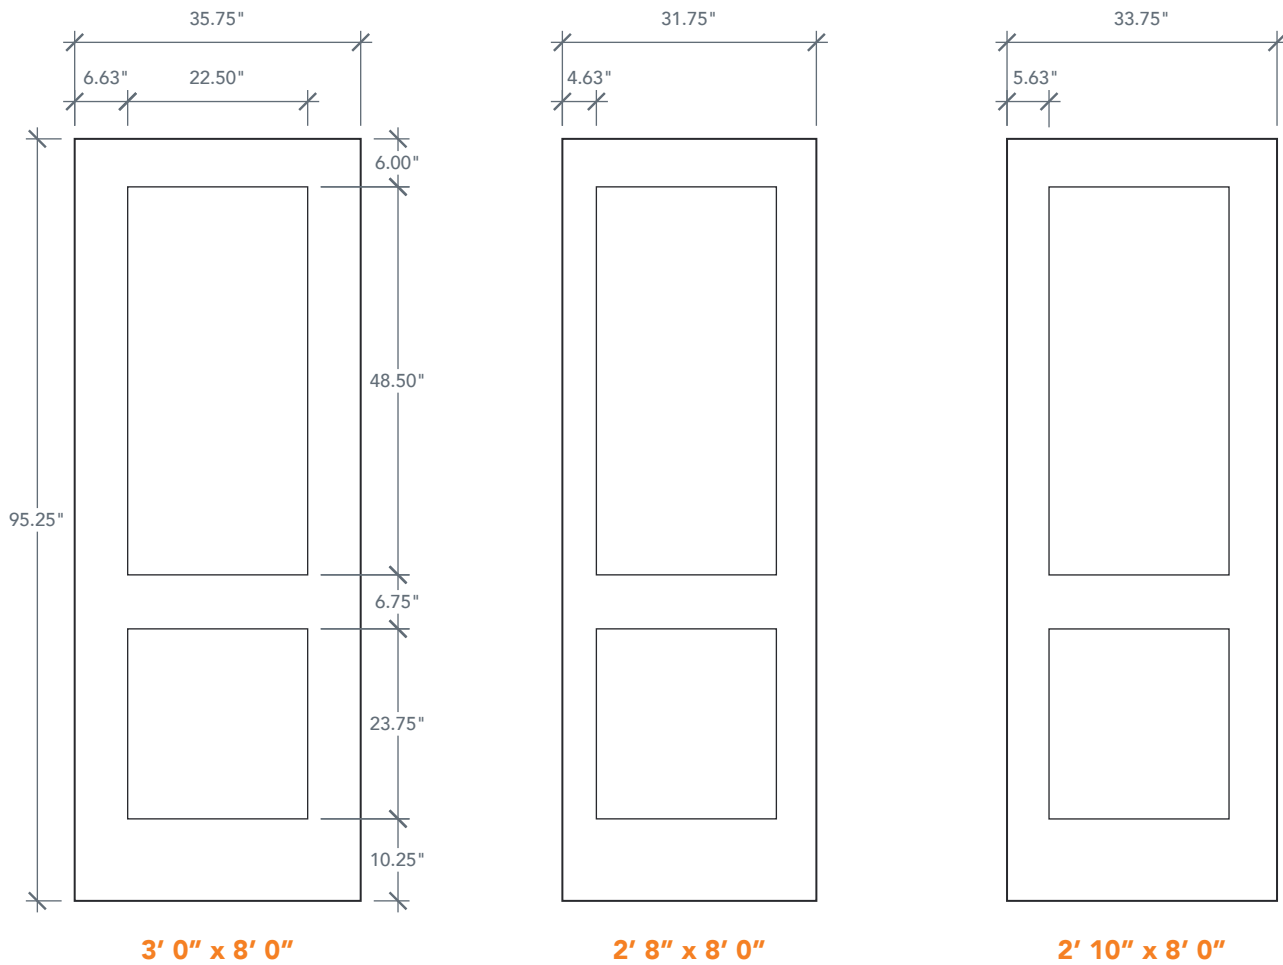

8'0" DRS2K80 TWO PANEL DOOR

SMOOTH

SHAKER PROFILE

CRAFTSMAN SERIES

2024 PLASTPRO SPECBOOK PAGE: 22

AVAILABLE SIZING

ARTWORK SCALE: 1/2"=1'

NOTE: BY REQUEST, DOOR HEIGHT COMES IN VARYING DIMENSIONS TO A MINIMUM OF 95". EXCESS WILL BE TAKEN FROM BOTTOM RAIL. ALL OTHER DIMENSIONS WILL REMAIN THE SAME.