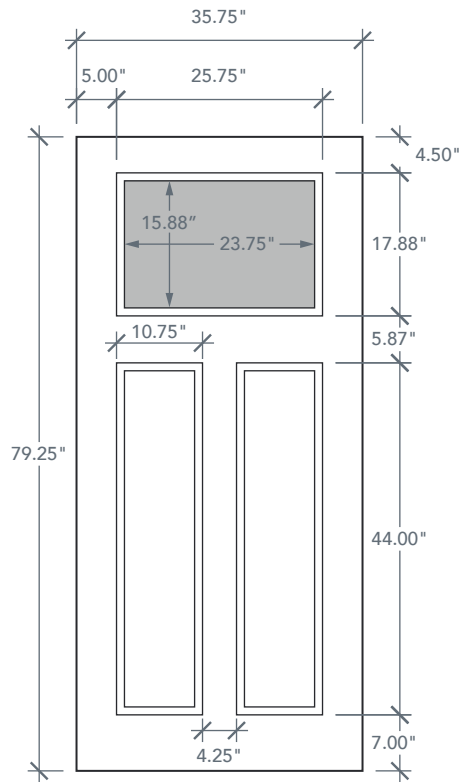

**AVAILABLE SIZING**

ARTWORK SCALE: 1/2"=1'

**3' 0" x 6' 8"**

NOTE: BY REQUEST, DOOR HEIGHT COMES IN VARYING DIMENSIONS TO A MINIMUM OF 79". EXCESS WILL BE TAKEN FROM BOTTOM RAIL. ALL OTHER DIMENSIONS WILL REMAIN THE SAME.

**MATCHING SIDELITES**

**SLS3C**

Available Widths:

1' 0"

1' 2"

Spec Page = 31