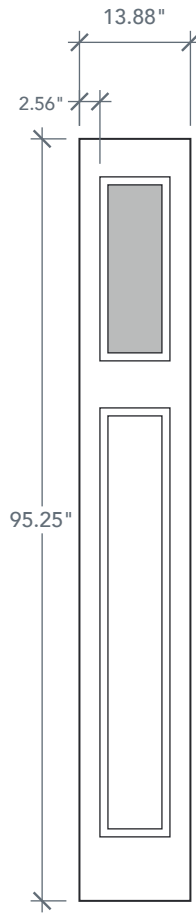

AVAILABLE SIZING

ARTWORK SCALE: 1/2"=1'

1' 0" x 8' 0"

1' 2" x 8' 0"

Glass Measurements

NOTE: BY REQUEST, SIDELITE HEIGHT COMES IN VARYING DIMENSIONS TO A MINIMUM OF 95". EXCESS WILL BE TAKEN FROM BOTTOM RAIL. ALL OTHER DIMENSIONS WILL REMAIN THE SAME.

MATCHING DOOR

DRF3C80

Available Widths:
 3' 0"

Spec Page = 24