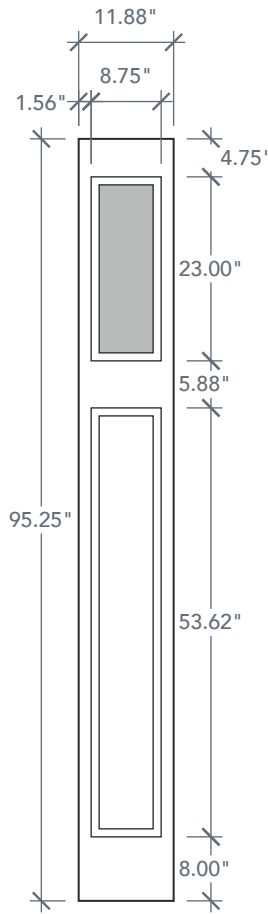

AVAILABLE SIZING

ARTWORK SCALE: 1/2"=1'

1' 0" x 8' 0"

1' 2" x 8' 0"

Glass Measurements

NOTE: BY REQUEST, SIDELITE HEIGHT COMES IN VARYING DIMENSIONS TO A MINIMUM OF 95". EXCESS WILL BE TAKEN FROM BOTTOM RAIL. ALL OTHER DIMENSIONS WILL REMAIN THE SAME.

MATCHING DOOR

DRF3C80

Available Widths:
 3' 0"

Spec Page = 24