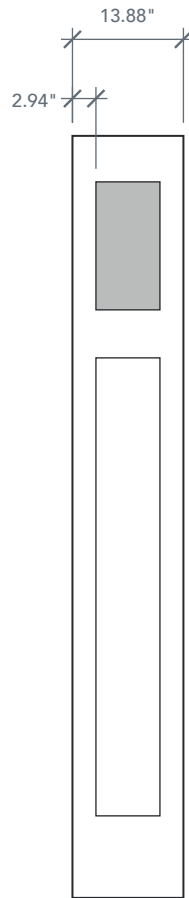

**AVAILABLE SIZING**

ARTWORK SCALE: 1/2"=1'

**1' 0" x 8' 0"**

**1' 2" x 8' 0"**

**Glass Measurements**

NOTE: BY REQUEST, SIDELITE HEIGHT COMES IN VARYING DIMENSIONS TO A MINIMUM OF 95". EXCESS WILL BE TAKEN FROM BOTTOM RAIL. ALL OTHER DIMENSIONS WILL REMAIN THE SAME.

**CUTOUTS & GLASS**

**DRS3S80L**

Available Widths:

- 2' 8"
- 2' 10"
- 3' 0"

Spec Page = 28