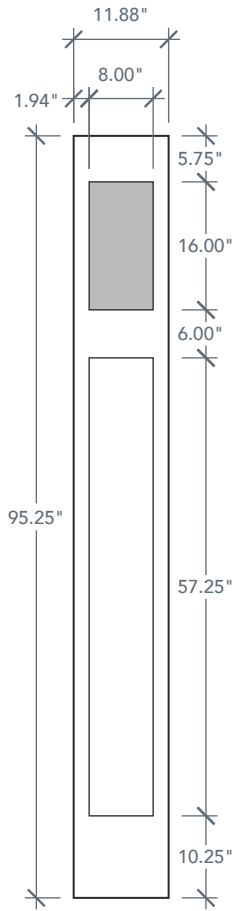

**AVAILABLE SIZING**

ARTWORK SCALE: 1/2"=1'

**1' 0" x 8' 0"**

**1' 2" x 8' 0"**

**Glass Measurements**

NOTE: BY REQUEST, SIDELITE HEIGHT COMES IN VARYING DIMENSIONS TO A MINIMUM OF 95". EXCESS WILL BE TAKEN FROM BOTTOM RAIL. ALL OTHER DIMENSIONS WILL REMAIN THE SAME.

**CUTOUTS & GLASS**

**DRS3S80L**

Available Widths:

- 2' 8"
- 2' 10"
- 3' 0"

Spec Page = 28