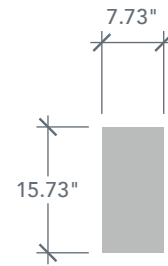

**AVAILABLE SIZING**

ARTWORK SCALE: 1/2"=1'

**1' 0" x 8' 0"**

**1' 2" x 8' 0"**

**Glass Measurements**

NOTE: BY REQUEST, SIDELITE HEIGHT COMES IN VARYING DIMENSIONS TO A MINIMUM OF 95". EXCESS WILL BE TAKEN FROM BOTTOM RAIL. ALL OTHER DIMENSIONS WILL REMAIN THE SAME.

**CUTOUTS & GLASS**

**DRS3S80L**

Available Widths:

- 2' 8"
- 2' 10"
- 3' 0"

Spec Page = 28