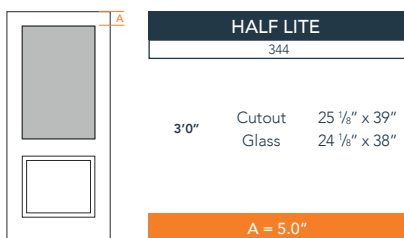

6'8" DRA2B TWO PANEL DOOR

SQUARE PANEL & SQUARE TOP

RUSTIC SERIES
2024 PLASTPRO SPECBOOK PAGE: 55

AVAILABLE SIZING

ARTWORK SCALE: 1/2"=1'

3' 0" x 6' 8"

NOTE: BY REQUEST, DOOR HEIGHT COMES IN VARYING DIMENSIONS TO A MINIMUM OF 79". EXCESS WILL BE TAKEN FROM BOTTOM RAIL. ALL OTHER DIMENSIONS WILL REMAIN THE SAME.

CUTOUTS & GLASS

A = DISTANCE FROM TOP OF DOOR TO TOP OF OPENING

MATCHING SIDELITES