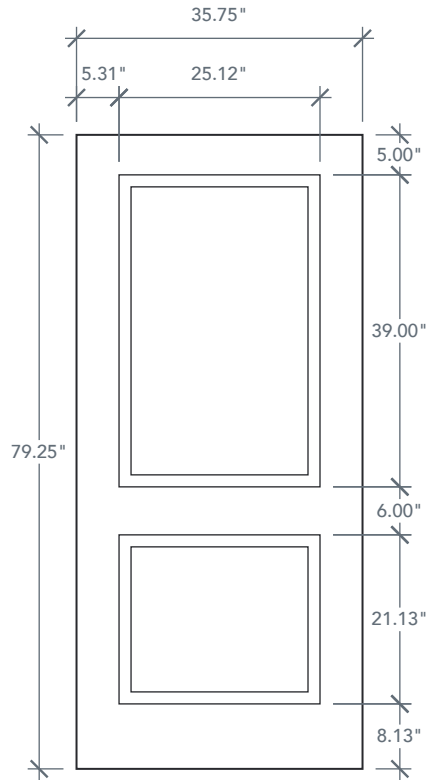

6'8" DRA2B TWO PANEL DOOR

SQUARE PANEL & SQUARE TOP

RUSTIC SERIES
2024 PLASTPRO SPECBOOK PAGE: 55

AVAILABLE SIZING

ARTWORK SCALE: 1/2"=1'

3' 0" x 6' 8"

NOTE: BY REQUEST, DOOR HEIGHT COMES IN VARYING DIMENSIONS TO A MINIMUM OF 79". EXCESS WILL BE TAKEN FROM BOTTOM RAIL. ALL OTHER DIMENSIONS WILL REMAIN THE SAME.

CUTOUTS & GLASS

A = DISTANCE FROM TOP OF DOOR TO TOP OF OPENING

MATCHING SIDELITES