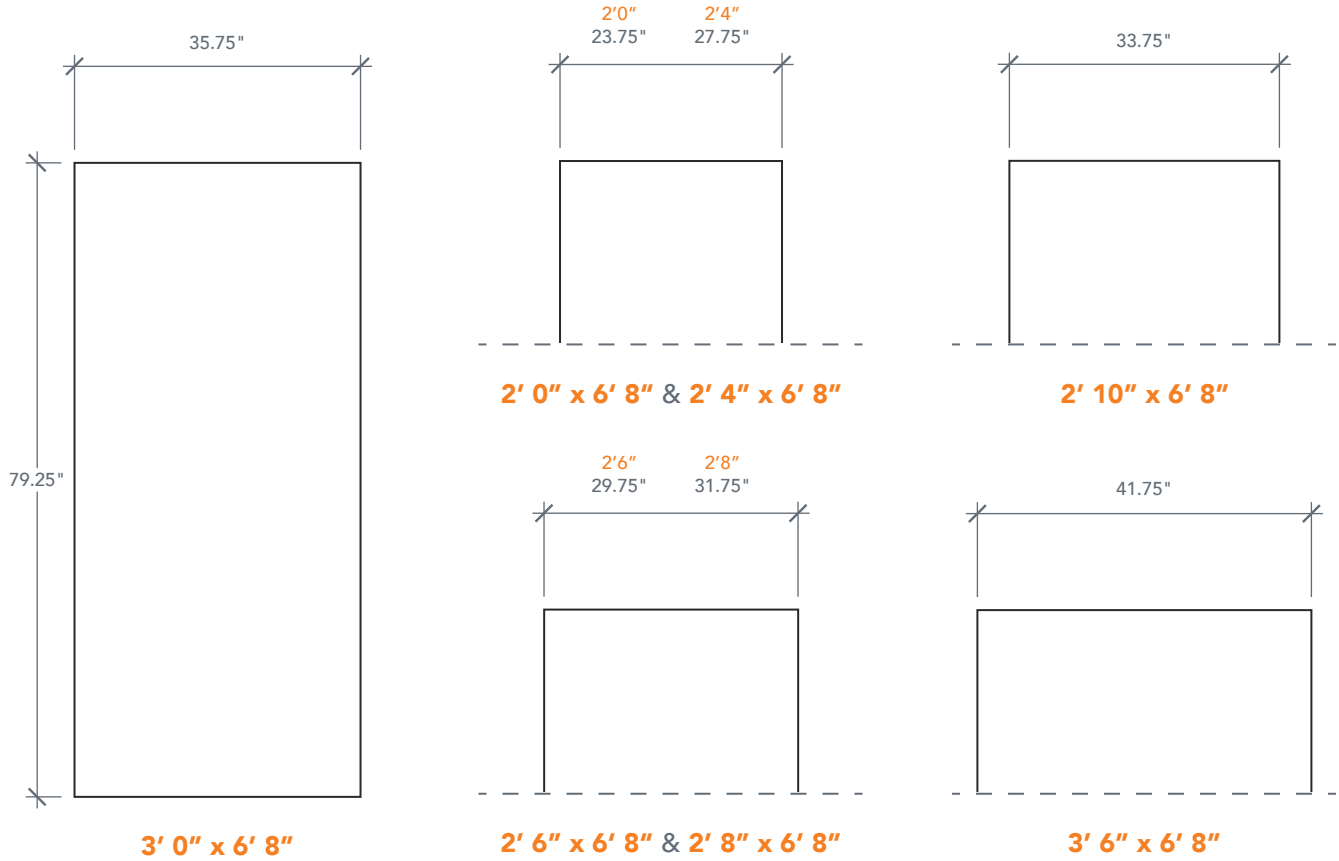

6'8" DRG00 FLUSH DOOR

OAK SERIES

2024 PLASTPRO SPECBOOK PAGE: 75

AVAILABLE SIZING

ARTWORK SCALE: 1/2"=1'

NOTE: BY REQUEST, DOOR HEIGHT COMES IN VARYING DIMENSIONS TO A MINIMUM OF 79". EXCESS WILL BE TAKEN FROM BOTTOM RAIL. ALL OTHER DIMENSIONS WILL REMAIN THE SAME.

CUTOUTS & GLASS

	FULL LITE	
	FL5	
2'6"	Cutout	21" x 65"
	Glass	20" x 64"
		FL7
2'8"	Cutout	23" x 65"
2'10"	Glass	22" x 64"
3'0"		
		A = 6.0"

A = DISTANCE FROM TOP OF DOOR TO TOP OF OPENING

MATCHING SIDELITES

	SLG00
	Available Widths:
	1' 0"
	1' 2"
	Spec Page = 101