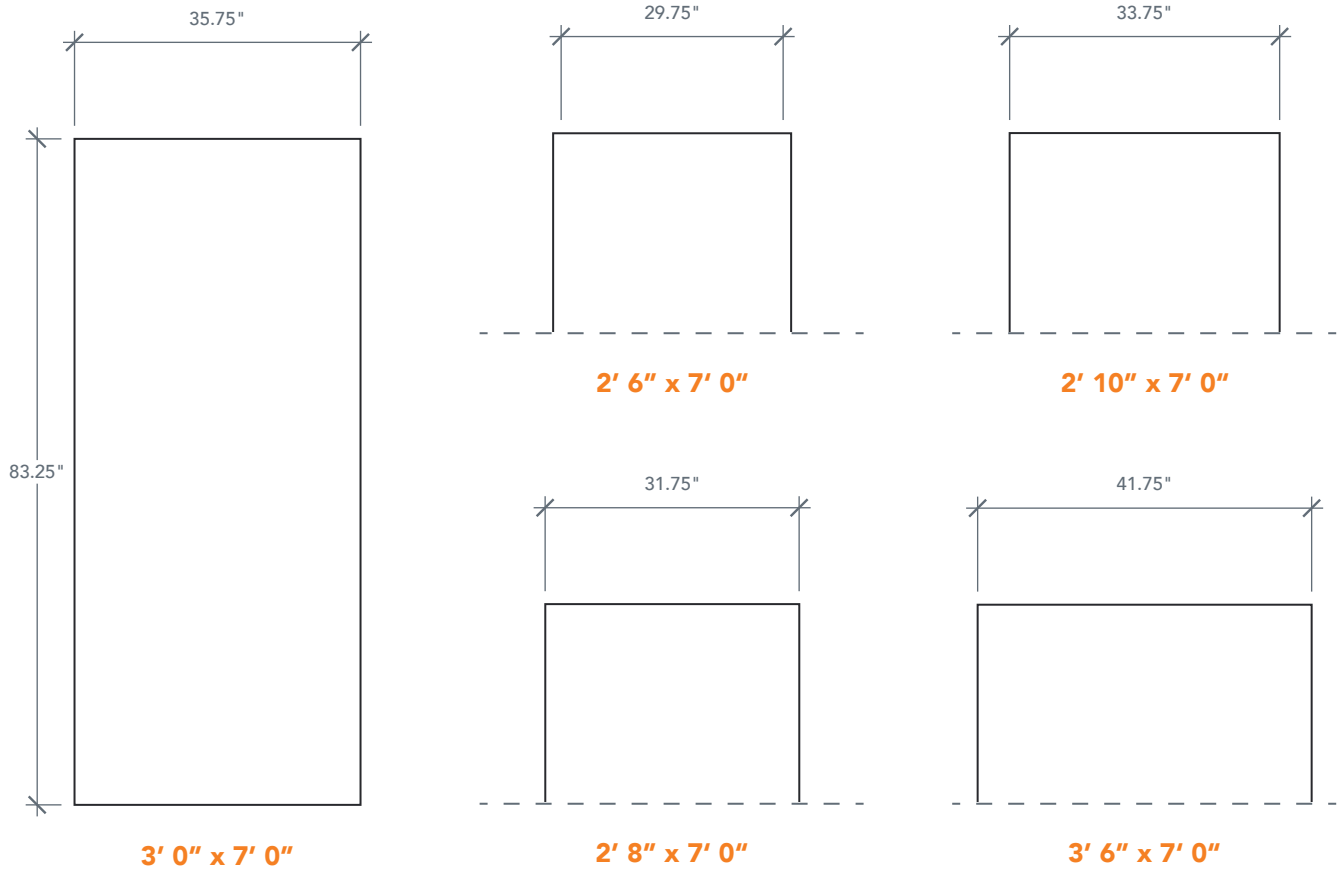

7'0" DRG0070 FLUSH DOOR

OAK SERIES

2024 PLASTPRO SPECBOOK PAGE: 76

AVAILABLE SIZING

ARTWORK SCALE: 1/2"=1'

NOTE: BY REQUEST, DOOR HEIGHT COMES IN VARYING DIMENSIONS TO A MINIMUM OF 83". EXCESS WILL BE TAKEN FROM BOTTOM RAIL. ALL OTHER DIMENSIONS WILL REMAIN THE SAME.

CUTOUTS & GLASS

A	FULL LITE	
	FL5	
2'6"	Cutout	21" x 65"
	Glass	20" x 64"
	FL7	
2'8"	Cutout	23" x 65"
2'10"	Glass	22" x 64"
3'0"		
A = 7.5"		

A = DISTANCE FROM TOP OF DOOR TO TOP OF OPENING

MATCHING SIDELITES

SLG0070	Available Widths:
	1' 0"
	1' 2"
Spec Page = 102	