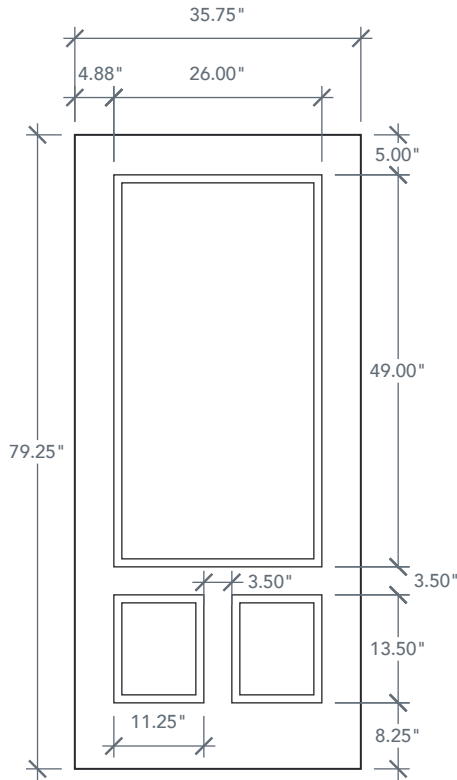

# 6'8" DRG3E 3/4 ELITE DOOR

OAK SERIES  
2024 PLASTPRO SPECBOOK PAGE: 81

## AVAILABLE SIZING

ARTWORK SCALE: 1/2"=1'

**3' 0" x 6' 8"**

NOTE: BY REQUEST, DOOR HEIGHT COMES IN VARYING DIMENSIONS TO A MINIMUM OF 79". EXCESS WILL BE TAKEN FROM BOTTOM RAIL. ALL OTHER DIMENSIONS WILL REMAIN THE SAME.

## CUTOUTS & GLASS

**3/4 OVAL LITE**  
3V2

3'0" Cutout 17.84" x 40.12"  
Glass 16.78" x 38.72"

**3/4 LITE**  
343

3'0" Cutout 26" x 49"  
Glass 25" x 48"

A = 5.0"

OVAL IS CENTERED IN PANEL HEIGHT

A = DISTANCE FROM TOP OF DOOR TO TOP OF OPENING

## MATCHING SIDELITES

SLG3E

Available Widths:  
1' 0"  
1' 2"

Spec Page = 104