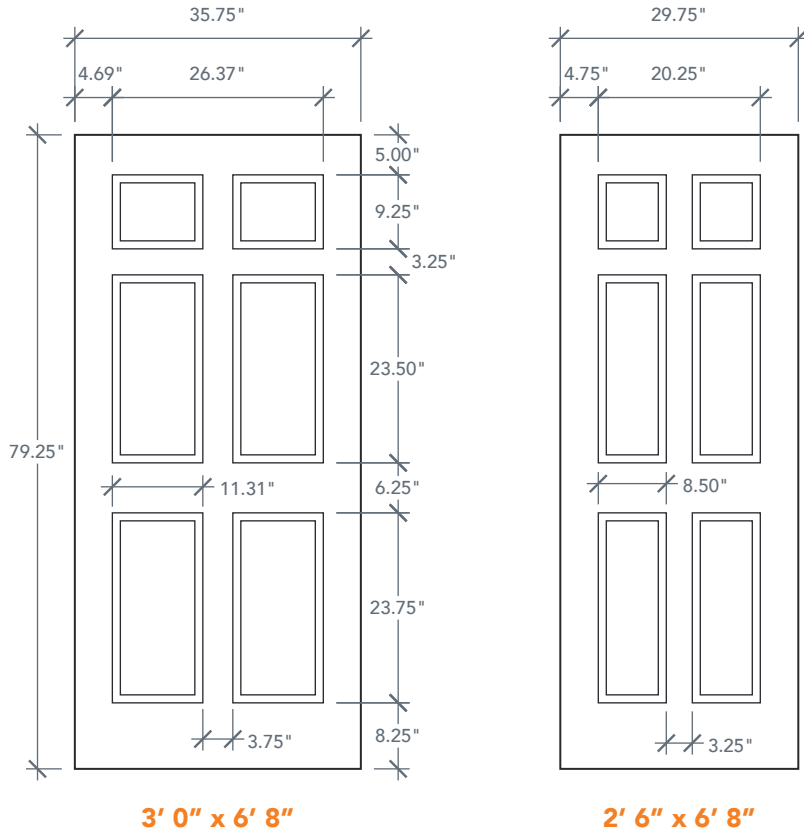

6'8" DRG60 SIX PANEL DOOR

AVAILABLE SIZING

ARTWORK SCALE: 1/2"=1'

3' 0" x 6' 8"

2' 6" x 6' 8"

NOTE: BY REQUEST, DOOR HEIGHT COMES IN VARYING DIMENSIONS TO A MINIMUM OF 79". EXCESS WILL BE TAKEN FROM BOTTOM RAIL. ALL OTHER DIMENSIONS WILL REMAIN THE SAME.

CUTOUTS & GLASS

TOP LITE			
		TL5	
2'6"	Cutout	21" x 9 1/4"	
	Glass	20" x 8 1/4"	
		TL1	
3'0"	Cutout	26 1/2" x 9 1/4"	
	Glass	25 1/2" x 8 1/4"	
		A = 5.0"	

A = DISTANCE FROM TOP OF DOOR TO TOP OF OPENING

MATCHING SIDELITES

	SLG60
	Available Widths:
	1' 0"
	1' 2"
	Spec Page = 109