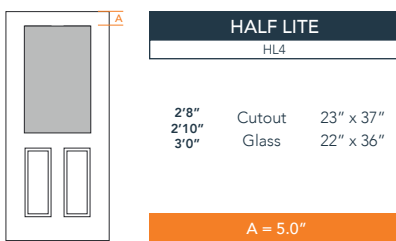

6'8" DRG63 TRUE SIX PANEL NARROW DOOR

OAK SERIES

2024 PLASTPRO SPECBOOK PAGE: 96

AVAILABLE SIZING

ARTWORK SCALE: 1/2"=1'

NOTE: BY REQUEST, DOOR HEIGHT COMES IN VARYING DIMENSIONS TO A MINIMUM OF 79". EXCESS WILL BE TAKEN FROM BOTTOM RAIL. ALL OTHER DIMENSIONS WILL REMAIN THE SAME.

CUTOUTS & GLASS

A = DISTANCE FROM TOP OF DOOR TO TOP OF OPENING

MATCHING SIDELITES