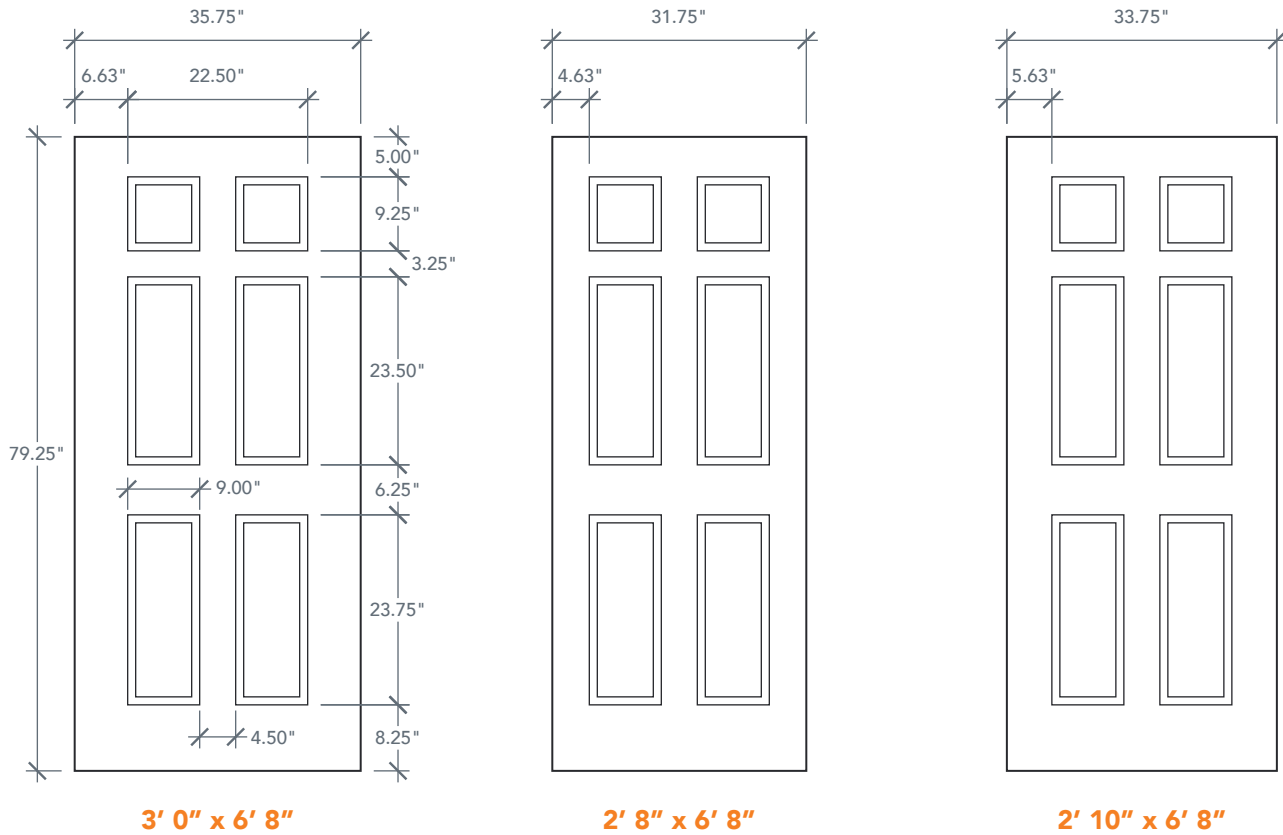

6'8" DRG63 TRUE SIX PANEL NARROW DOOR

OAK SERIES

2024 PLASTPRO SPECBOOK PAGE: 96

AVAILABLE SIZING

ARTWORK SCALE: 1/2"=1'

NOTE: BY REQUEST, DOOR HEIGHT COMES IN VARYING DIMENSIONS TO A MINIMUM OF 79". EXCESS WILL BE TAKEN FROM BOTTOM RAIL. ALL OTHER DIMENSIONS WILL REMAIN THE SAME.

CUTOUTS & GLASS

A = DISTANCE FROM TOP OF DOOR TO TOP OF OPENING

MATCHING SIDELITES