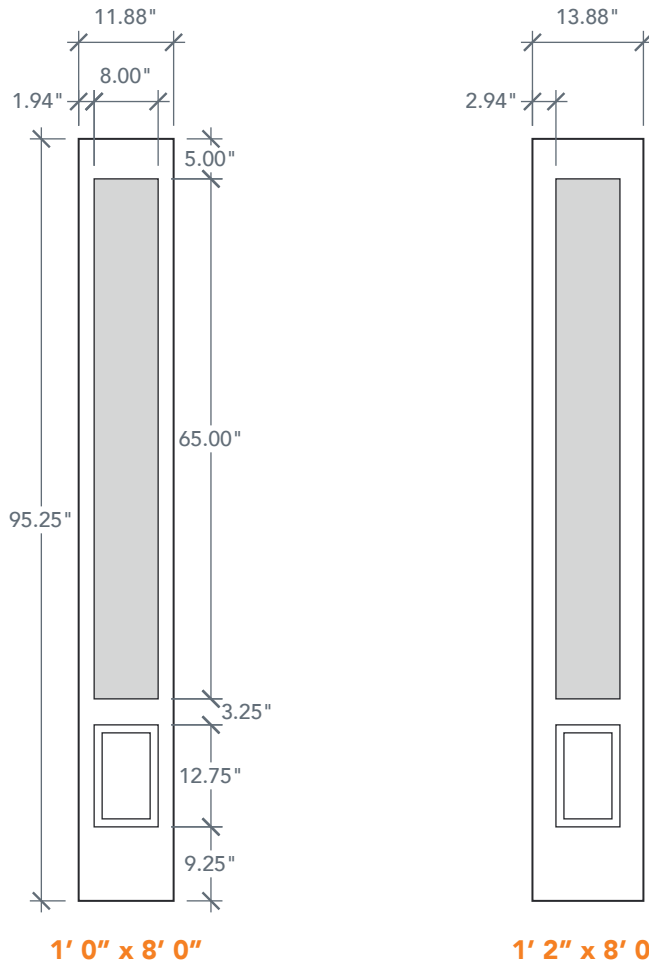

8'0" SLG3080 3/4 THREE PANEL SIDELITE

OAK SERIES
2024 PLASTPRO SPECBOOK PAGE: 106

AVAILABLE SIZING

ARTWORK SCALE: 1/2"=1'

1' 0" x 8' 0"

1' 2" x 8' 0"

NOTE: BY REQUEST, SIDELITE HEIGHT COMES IN VARYING DIMENSIONS TO A MINIMUM OF 95". EXCESS WILL BE TAKEN FROM BOTTOM RAIL. ALL OTHER DIMENSIONS WILL REMAIN THE SAME.

CUTOUTS & GLASS

3/4 LITE	
FL1	

ALL	Cutout	8" x 65"
	Glass	7" x 64"

A = 5.0"

FULL LITE	
FL2	

ALL	Cutout	9" x 81"
	Glass	8" x 80"

A = 5.0"

A = DISTANCE FROM TOP OF DOOR TO TOP OF OPENING

MATCHING DOORS

DRS2980

Available Widths:

- 2' 8"
- 2' 10"
- 3' 0"

Spec Page = 80

DRS3080

Available Widths:

- 2' 8"
- 2' 10"
- 3' 0"

Spec Page = 83