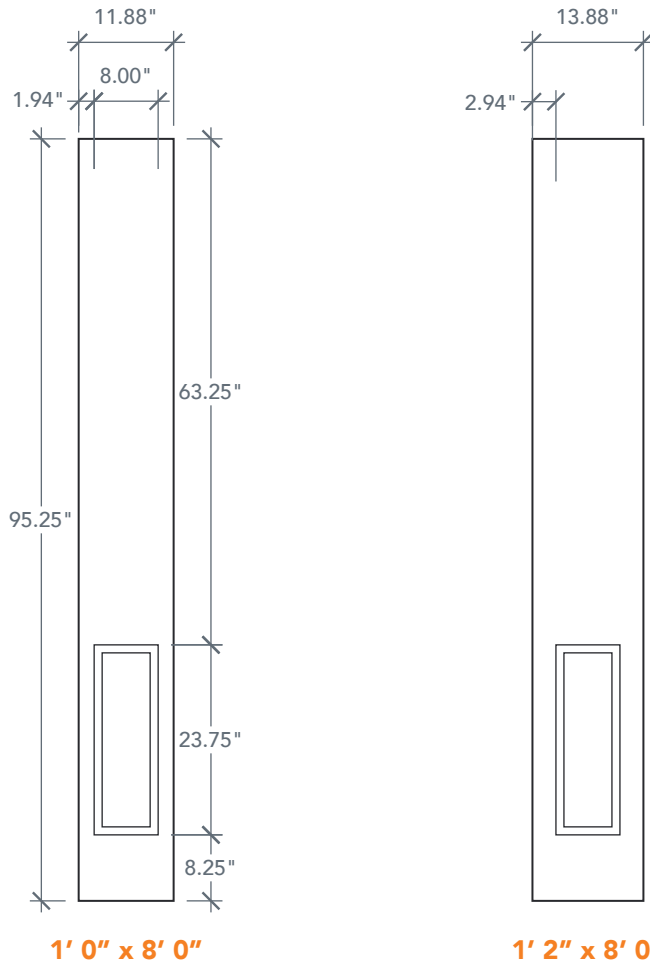

# 8'0" SLG4180 FOUR PANEL SIDELITE

OAK SERIES

2024 PLASTPRO SPECBOOK PAGE: 107

## AVAILABLE SIZING

ARTWORK SCALE: 1/2"=1'

1' 0" x 8' 0"

1' 2" x 8' 0"

NOTE: BY REQUEST, SIDELITE HEIGHT COMES IN VARYING DIMENSIONS TO A MINIMUM OF 95". EXCESS WILL BE TAKEN FROM BOTTOM RAIL. ALL OTHER DIMENSIONS WILL REMAIN THE SAME.

## CUTOUTS & GLASS

HALF LITE	
341	

ALL	Cutout	9" x 49"
	Glass	8" x 48"

A = 6.0"

FULL LITE	
FL2	

ALL	Cutout	9" x 81"
	Glass	8" x 80"

A = 6.0"

A = DISTANCE FROM TOP OF DOOR TO TOP OF OPENING

## MATCHING DOORS

DRS4180

Available Widths:

- 2' 8"
- 2' 10"
- 3' 0"

Spec Page = 88

DRS6080

Available Widths:

- 2' 6"
- 2' 8"
- 3' 0"
- 3' 6"