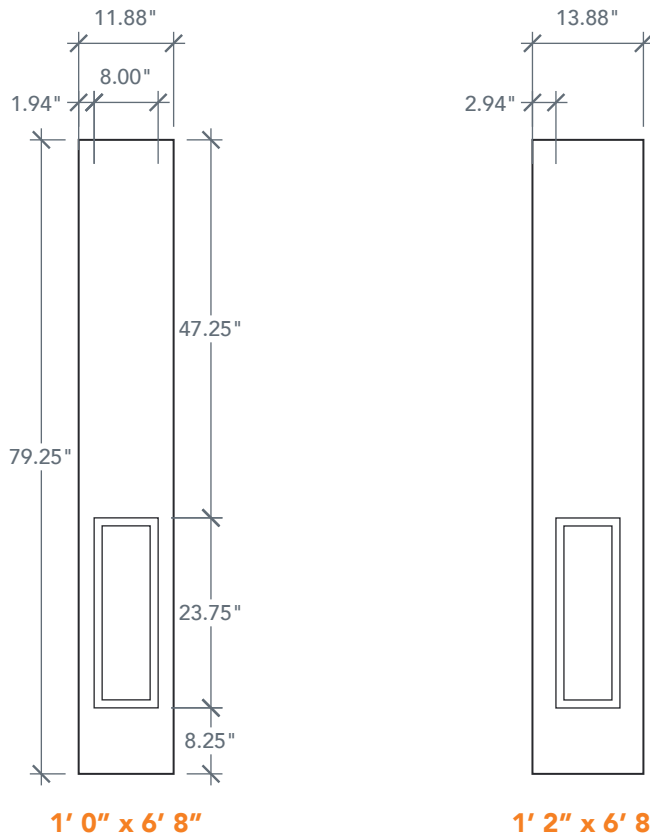

6'8" SLG60 SIX PANEL SIDELITE

OAK SERIES

2024 PLASTPRO SPECBOOK PAGE: 109

AVAILABLE SIZING

ARTWORK SCALE: 1/2"=1'

1' 0" x 6' 8"

1' 2" x 6' 8"

NOTE: BY REQUEST, SIDELITE HEIGHT COMES IN VARYING DIMENSIONS TO A MINIMUM OF 79". EXCESS WILL BE TAKEN FROM BOTTOM RAIL. ALL OTHER DIMENSIONS WILL REMAIN THE SAME.

CUTOUTS & GLASS

ALL Cutout 9" x 37"
Glass 8" x 36"

A = 5.0"

ALL Cutout 8" x 65"
Glass 7" x 64"

A = 6.0"

A = DISTANCE FROM TOP OF DOOR TO TOP OF OPENING

MATCHING DOORS

DRG40

Available Widths:
2' 6"
2' 8"
2' 10"
3' 0"

Spec Page = 85

DRG41

Available Widths:
2' 8"
3' 0"
3' 6"

Spec Page = 86

DRG60

Available Widths:
2' 6"
3' 0"

Spec Page = 91

DRG63

Available Widths:
2' 6"
3' 0"

Spec Page = 96

Updated: January 2024