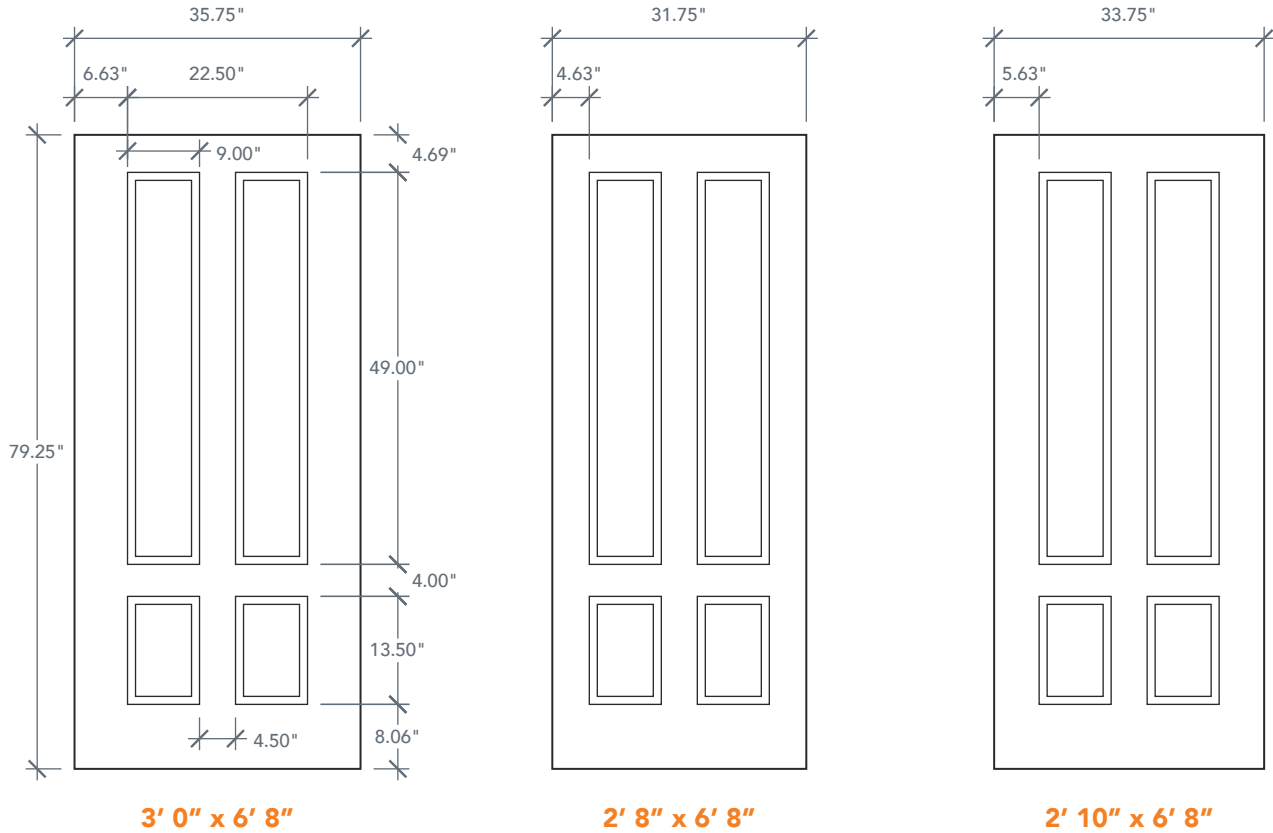

# 6'8" DRS49 3/4 FOUR PANEL DOOR

**SMOOTH SERIES**  
2024 PLASTPRO SPECBOOK PAGE: 138

## AVAILABLE SIZING

ARTWORK SCALE: 1/2"=1'

**3' 0" x 6' 8"**

**2' 8" x 6' 8"**

**2' 10" x 6' 8"**

NOTE: BY REQUEST, DOOR HEIGHT COMES IN VARYING DIMENSIONS TO A MINIMUM OF 79". EXCESS WILL BE TAKEN FROM BOTTOM RAIL. ALL OTHER DIMENSIONS WILL REMAIN THE SAME.

## CUTOUTS & GLASS

**TWIN LITE**  
341

2'8" Cutout 9" x 49"  
2'10" Glass 8" x 48"  
3'0"

A = 4.69"

**3/4 LITE**  
342

2'8" Cutout 23" x 49"  
2'10" Glass 22" x 48"  
3'0"

A = 4.69"

A = DISTANCE FROM TOP OF DOOR TO TOP OF OPENING

## MATCHING SIDELITES

SLS49

Available Widths:

1' 0"  
1' 2"

Spec Page = 156