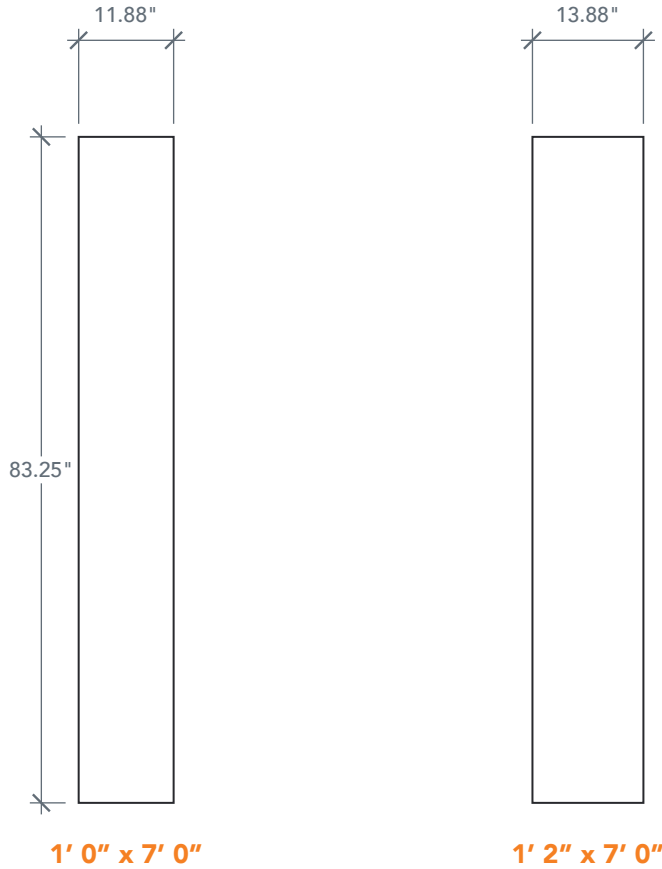

AVAILABLE SIZING

ARTWORK SCALE: 1/2"=1'

NOTE: BY REQUEST, SIDELITE HEIGHT COMES IN VARYING DIMENSIONS TO A MINIMUM OF 83". EXCESS WILL BE TAKEN FROM BOTTOM RAIL. ALL OTHER DIMENSIONS WILL REMAIN THE SAME.

CUTOUTS & GLASS

A = DISTANCE FROM TOP OF DOOR TO TOP OF OPENING

MATCHING DOORS