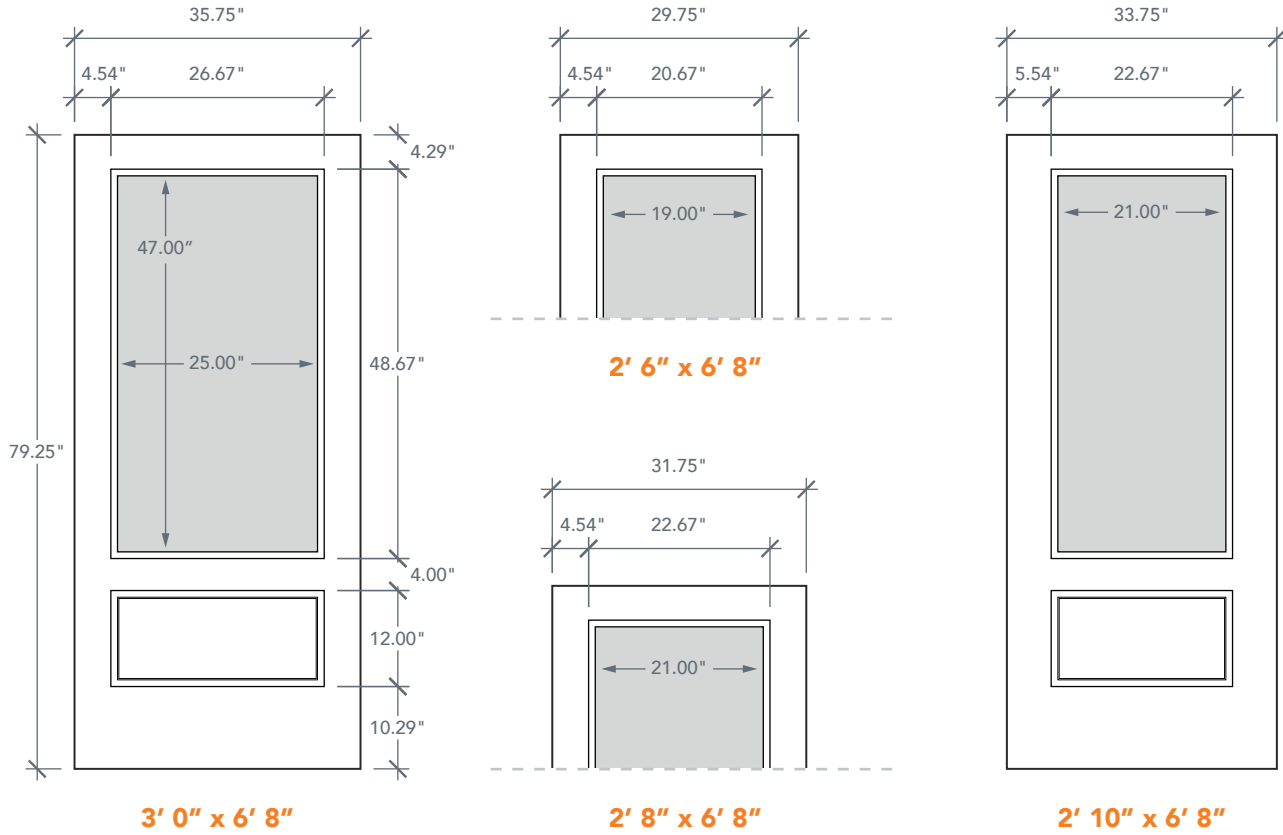

# 6'8" DRS1E NOVA 90 3/4 LITE

BRUSHED SMOOTH

DIRECT GLAZED

### AVAILABLE SIZING

ARTWORK SCALE: 1/2"=1'

NOTE: BY REQUEST, DOOR HEIGHT COMES IN VARYING DIMENSIONS TO A MINIMUM OF 79". EXCESS WILL BE TAKEN FROM BOTTOM RAIL. ALL OTHER DIMENSIONS WILL REMAIN THE SAME.

### MATCHING SIDELITES

SLS1E

Available Widths:

1' 0"

1' 2"

Spec Page = 191