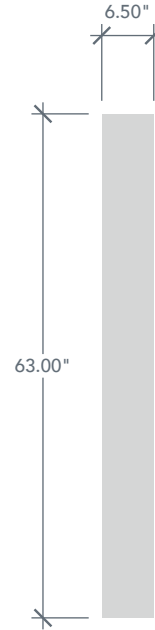

# 8'0" SLS1E80 NOVA 90 3/4 LITE SIDELITE

BRUSHED SMOOTH

DIRECT GLAZED

NOVA SERIES

2024 PLASTPRO SPECBOOK PAGE: 192

## AVAILABLE SIZING

ARTWORK SCALE: 1/2"=1'

**1' 0" x 8' 0"**

**1' 2" x 8' 0"**

**Glass Measurements**

NOTE: BY REQUEST, SIDELITE HEIGHT COMES IN VARYING DIMENSIONS TO A MINIMUM OF 95". EXCESS WILL BE TAKEN FROM BOTTOM RAIL. ALL OTHER DIMENSIONS WILL REMAIN THE SAME.

## MATCHING DOORS

DRS1E80

Available Widths:

- 2' 6"
- 2' 8"
- 2' 10"
- 3' 0"

Spec Page = 188