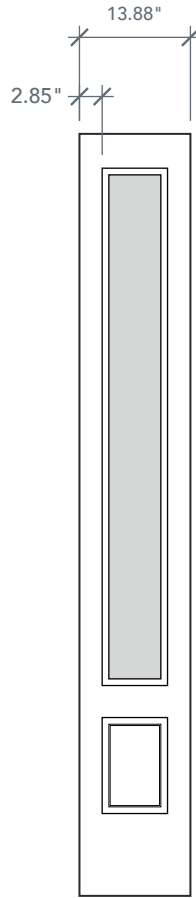

# 8'0" SLS1E80 NOVA 90 3/4 LITE SIDELITE

BRUSHED SMOOTH

DIRECT GLAZED

NOVA SERIES

2024 PLASTPRO SPECBOOK PAGE: 192

## AVAILABLE SIZING

ARTWORK SCALE: 1/2"=1'

**1' 0" x 8' 0"**

**1' 2" x 8' 0"**

**Glass Measurements**

NOTE: BY REQUEST, SIDELITE HEIGHT COMES IN VARYING DIMENSIONS TO A MINIMUM OF 95". EXCESS WILL BE TAKEN FROM BOTTOM RAIL. ALL OTHER DIMENSIONS WILL REMAIN THE SAME.

## MATCHING DOORS

DRS1E80

Available Widths:

- 2' 6"
- 2' 8"
- 2' 10"
- 3' 0"

Spec Page = 188