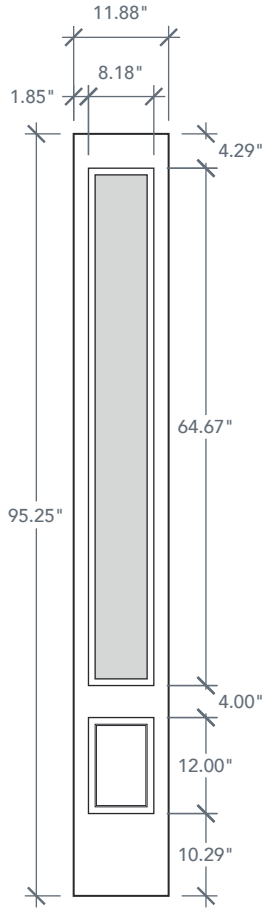

# 8'0" SLS1E80 NOVA 90 3/4 LITE SIDELITE

BRUSHED SMOOTH

DIRECT GLAZED

NOVA SERIES

2024 PLASTPRO SPECBOOK PAGE: 192

## AVAILABLE SIZING

ARTWORK SCALE: 1/2"=1'

**1' 0" x 8' 0"**

**1' 2" x 8' 0"**

**Glass Measurements**

NOTE: BY REQUEST, SIDELITE HEIGHT COMES IN VARYING DIMENSIONS TO A MINIMUM OF 95". EXCESS WILL BE TAKEN FROM BOTTOM RAIL. ALL OTHER DIMENSIONS WILL REMAIN THE SAME.

## MATCHING DOORS

DRS1E80

Available Widths:

- 2' 6"
- 2' 8"
- 2' 10"
- 3' 0"

Spec Page = 188